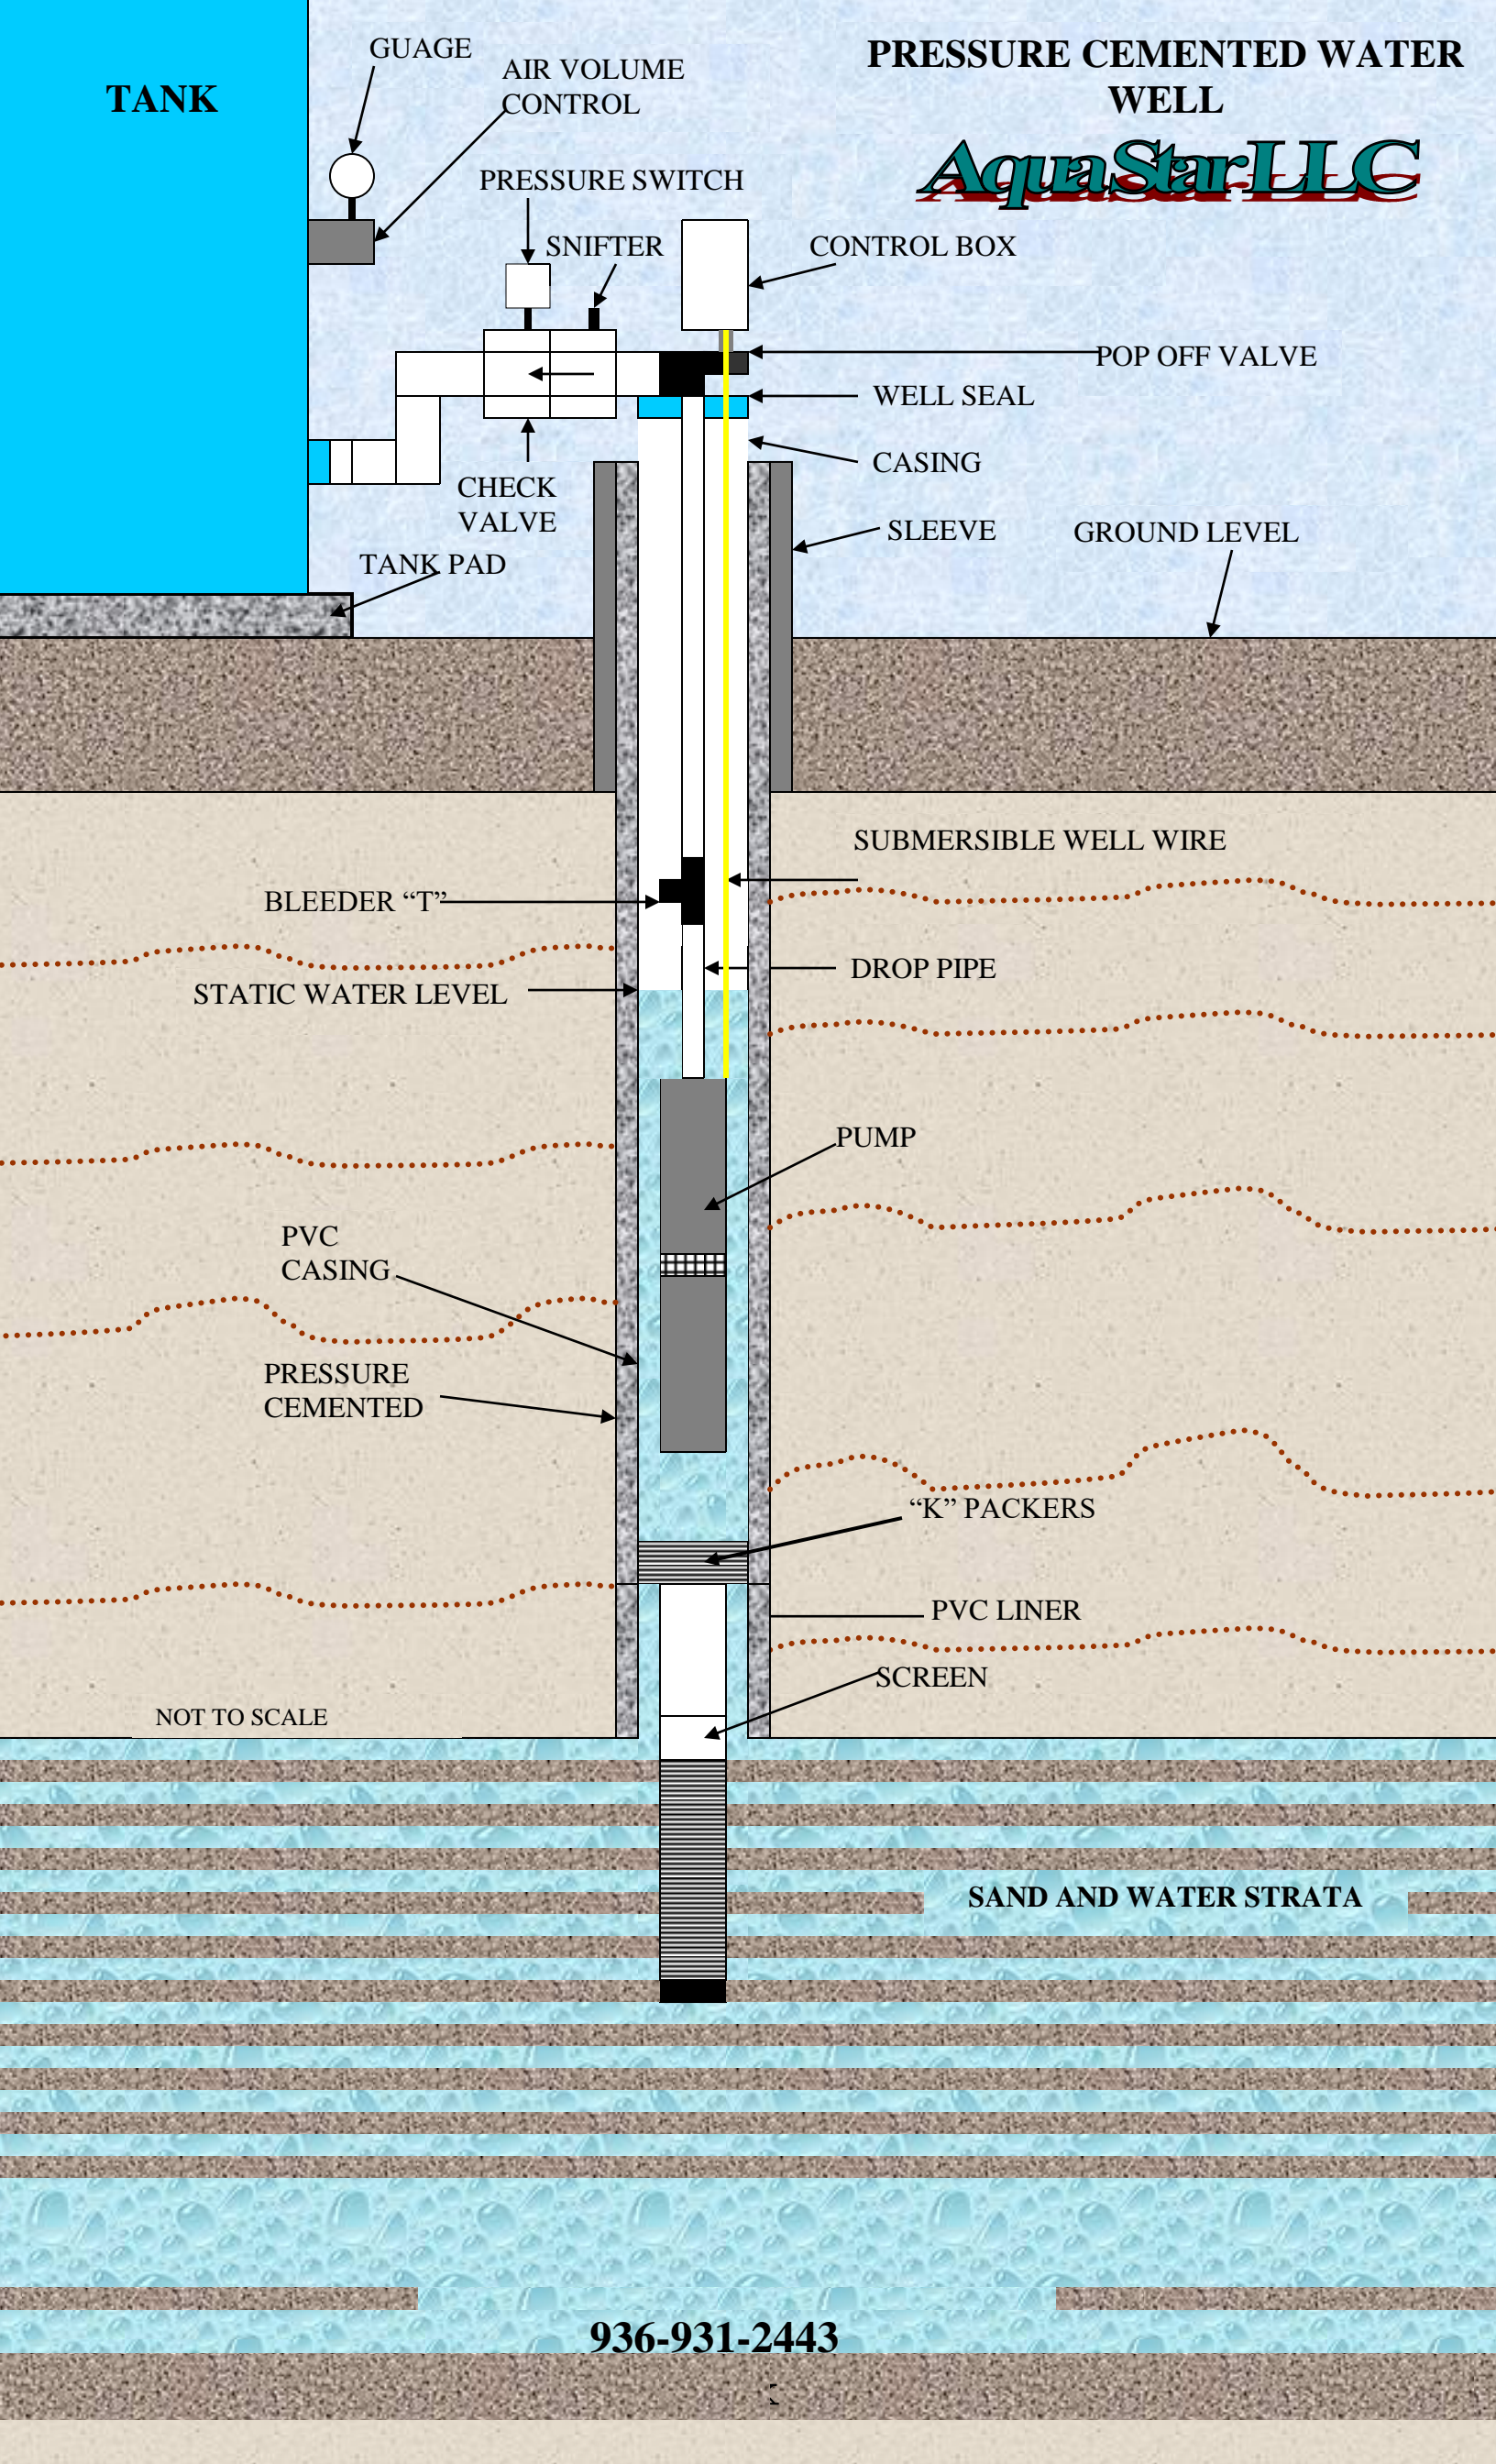

TANK

PRESSURE CEMENTED WATER WELL

AquaStar LLC

GUAGE

AIR VOLUME CONTROL

PRESSURE SWITCH

SNIFTER

CONTROL BOX

POP OFF VALVE

WELL SEAL

CASING

SLEEVE

GROUND LEVEL

TANK PAD

CHECK VALVE

BLEEDER "T"

SUBMERSIBLE WELL WIRE

STATIC WATER LEVEL

DROP PIPE

PUMP

PVC CASING

PRESSURE CEMENTED

"K" PACKERS

PVC LINER

SCREEN

NOT TO SCALE

SAND AND WATER STRATA

936-931-2443